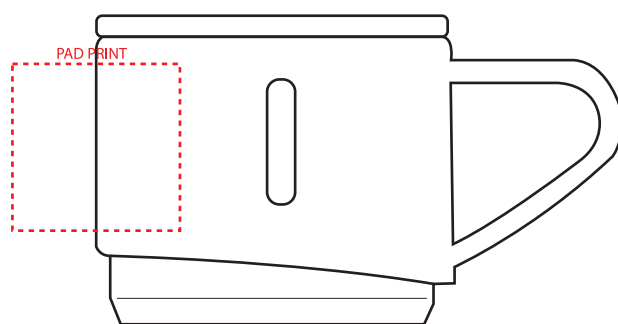

## Product Size

187mm x 255mm x 70mm - box

225mm x 63mm - flask

83mm x 92mm x 63mm - cups

## Branding Options

30mm x 30mm - pad print cup

30mm x 40mm - pad print flask

60mm x 140mm - laser flask

170mm x 130mm - rotary flask

30mm x 140mm - direct digital flask

 **Laser Engrave**  
Engraves to tone-on-tone silver

**Disclaimer:**  
Colour proofs are to be used as a guide only.  
Line drawing is for approximate print positional guide only.  
Please familiarise yourself with the product prior to approving.  
It is not intended to be an exact scale or detailed representation.  
Small details or text, including ©™, may fill in and not be legible.  
Dotted lines will not be printed and are for maximum print guide only.  
The fine lines and details in your logo may not be able to be produced clearly.

Line drawing is for approximate print positional purposes only. It is not intended to be an exact scale or detailed representation. Colour proofs are to be used as a guide only. Red dotted lines will not be printed, these are for max print guides only. Small details or text including trade marks may fill in and not be legible.