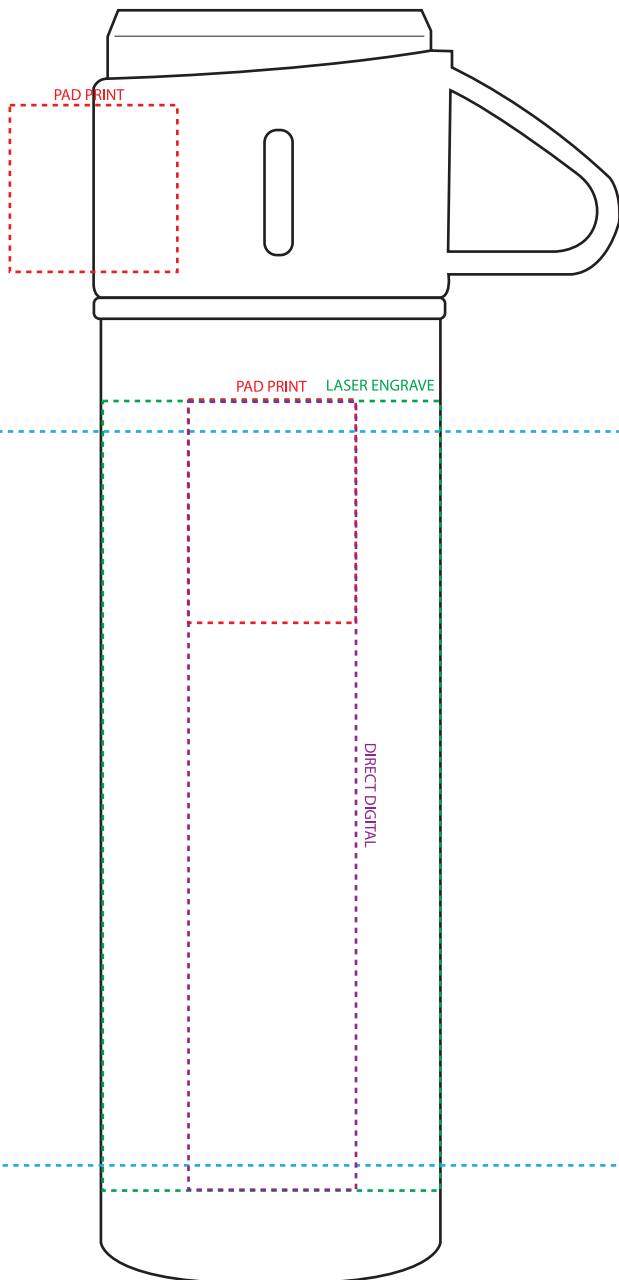

## Product Size

187mm x 255mm x 70mm - box

225mm x 63mm - flask

83mm x 92mm x 63mm - cups

## Branding Options

30mm x 30mm - pad print cup

30mm x 40mm - pad print flask

60mm x 140mm - laser flask

170mm x 130mm - rotary flask

30mm x 140mm - direct digital flask

 **Laser Engrave**  
Engraves to tone-on-tone silver

**Disclaimer:**  
Colour proofs are to be used as a guide only.  
Line drawing is for approximate print positional guide only.  
Please familiarise yourself with the product prior to approving.  
It is not intended to be an exact scale or detailed representation.  
Small details or text, including ©™, may fill in and not be legible.  
Dotted lines will not be printed and are for maximum print guide only.  
The fine lines and details in your logo may not be able to be produced clearly.

Line drawing is for approximate print positional purposes only. It is not intended to be an exact scale or detailed representation. Colour proofs are to be used as a guide only. Red dotted lines will not be printed, these are for max print guides only. Small details or text including trade marks may fill in and not be legible.