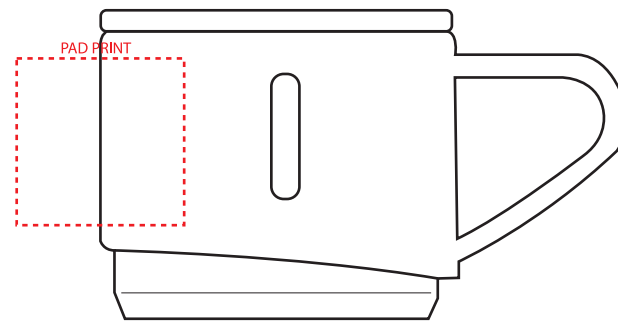

## Product Size

187mm x 255mm x 70mm - box

225mm x 63mm - flask

83mm x 92mm x 63mm - cups

## Branding Options

30mm x 30mm - pad print cup

30mm x 40mm - pad print flask

60mm x 140mm - laser flask

170mm x 130mm - rotary flask

30mm x 140mm - direct digital flask

 **Laser Engrave**  
Engraves to tone-on-tone silver

**Disclaimer:**  
Colour proofs are to be used as a guide only.  
Line drawing is for approximate print positional guide only.  
Please familiarise yourself with the product prior to approving.  
It is not intended to be an exact scale or detailed representation.  
Small details or text, including ©™, may fill in and not be legible.  
Dotted lines will not be printed and are for maximum print guide only.  
The fine lines and details in your logo may not be able to be produced clearly.

Line drawing is for approximate print positional purposes only. It is not intended to be an exact scale or detailed representation. Colour proofs are to be used as a guide only. Red dotted lines will not be printed, these are for max print guides only. Small details or text including trade marks may fill in and not be legible.